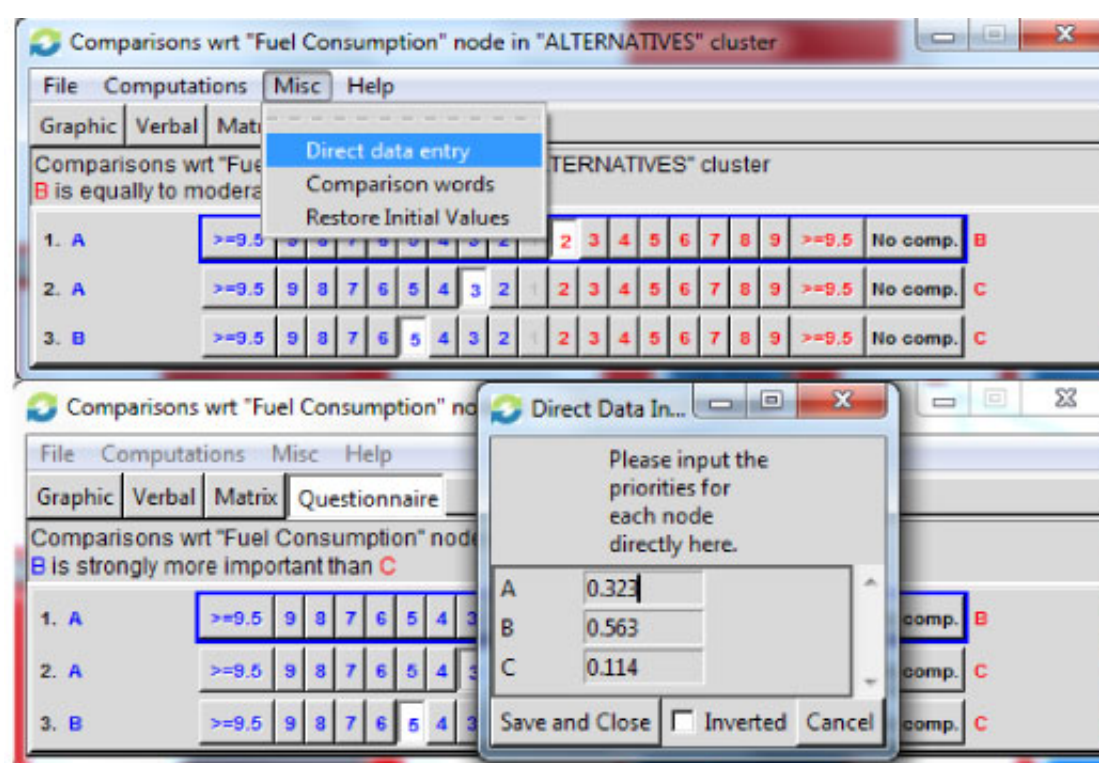

Figure 4: Transfer of weight vectors into Super Decisions 1.6 software package

Super Decisions Software Serial 1.6